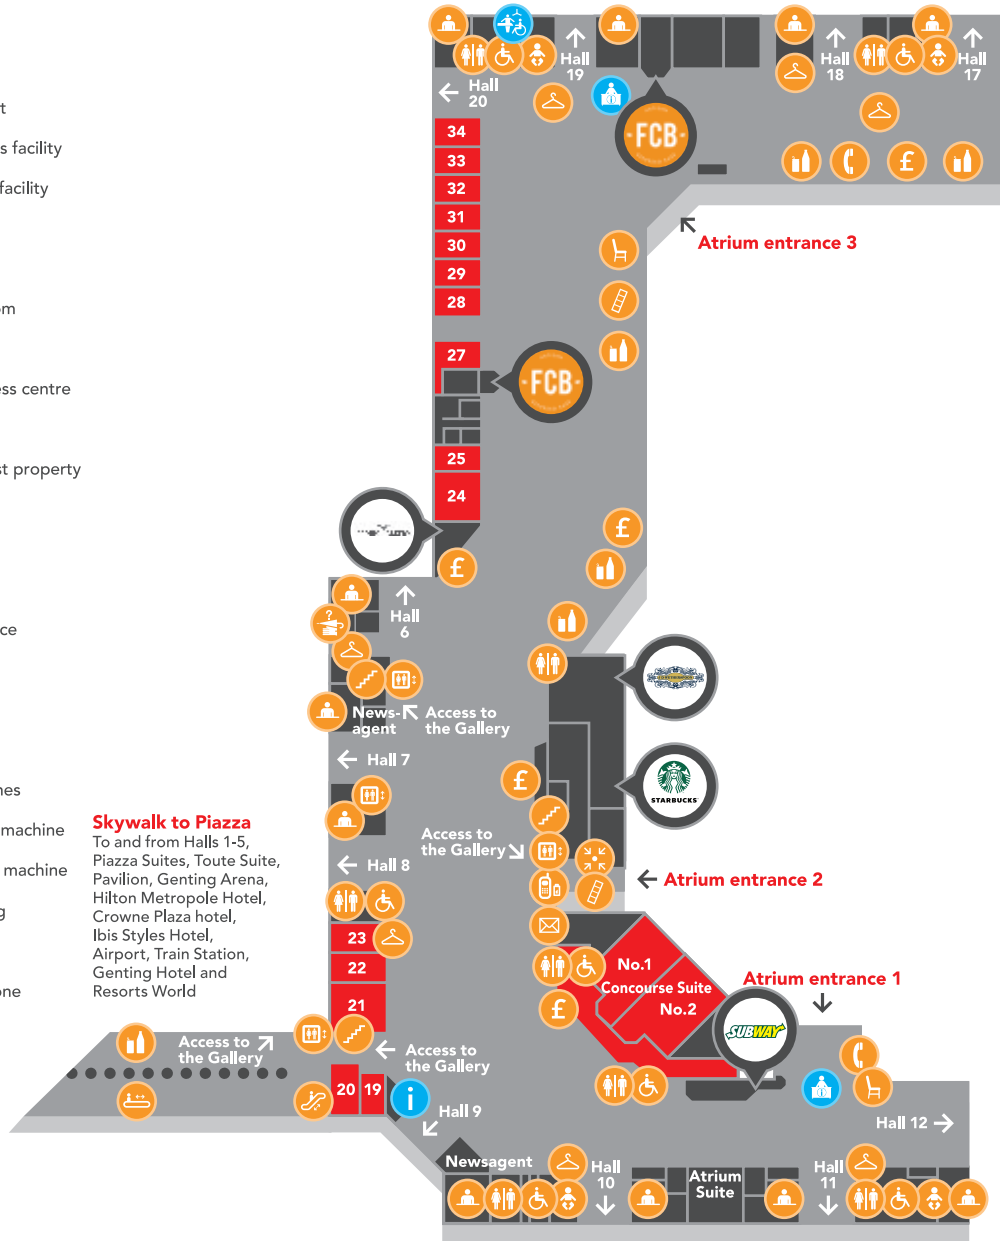

Key

-  Accessible toilet
-  Changing Places facility
-  Baby changing facility
-  Cash machines
-  Cloakroom
-  Conference room
-  Escalator
-  Visitor & business centre
-  Welcome desk
-  Security and lost property
-  Meeting point
-  Lift
-  Travelator
-  Organisers' office
-  Stairs
-  Telephone
-  Toilets
-  Vending machines
-  Drinks vending machine
-  Passport photo machine
-  Mobile charging
-  Post box
-  Take a break zone

Skywalk to Piazza
 To and from Halls 1-5,
 Piazza Suites, Tote Suite,
 Pavilion, Genting Arena,
 Hilton Metropole Hotel,
 Crowne Plaza hotel,
 Ibis Styles Hotel,
 Airport, Train Station,
 Genting Hotel and
 Resorts World

Atrium Map